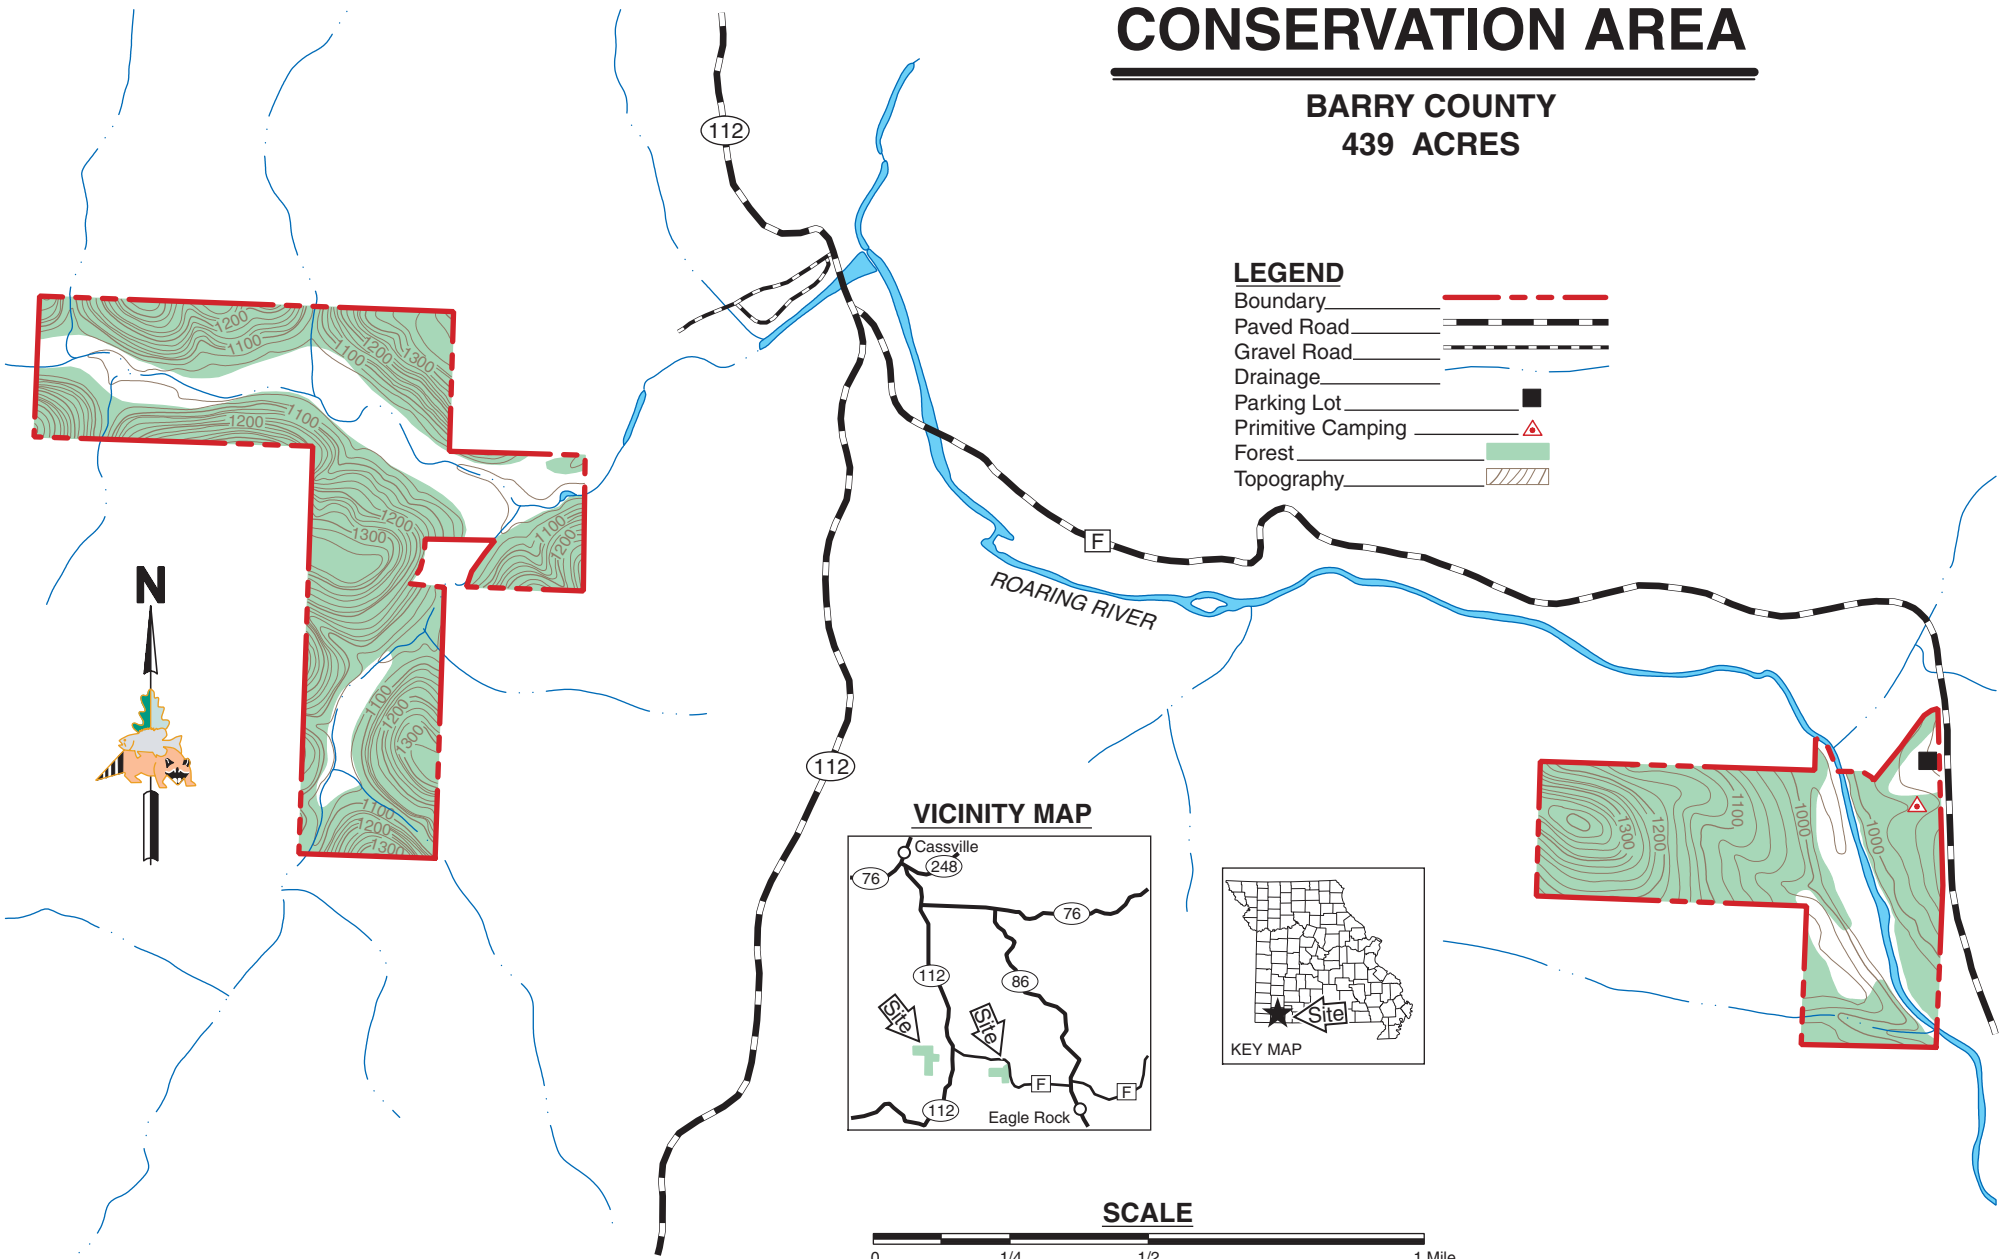

# ROARING RIVER CONSERVATION AREA

BARRY COUNTY  
439 ACRES

## LEGEND

- Boundary 
- Paved Road 
- Gravel Road 
- Drainage 
- Parking Lot 
- Primitive Camping 
- Forest 
- Topography 

## VICINITY MAP

## SCALE