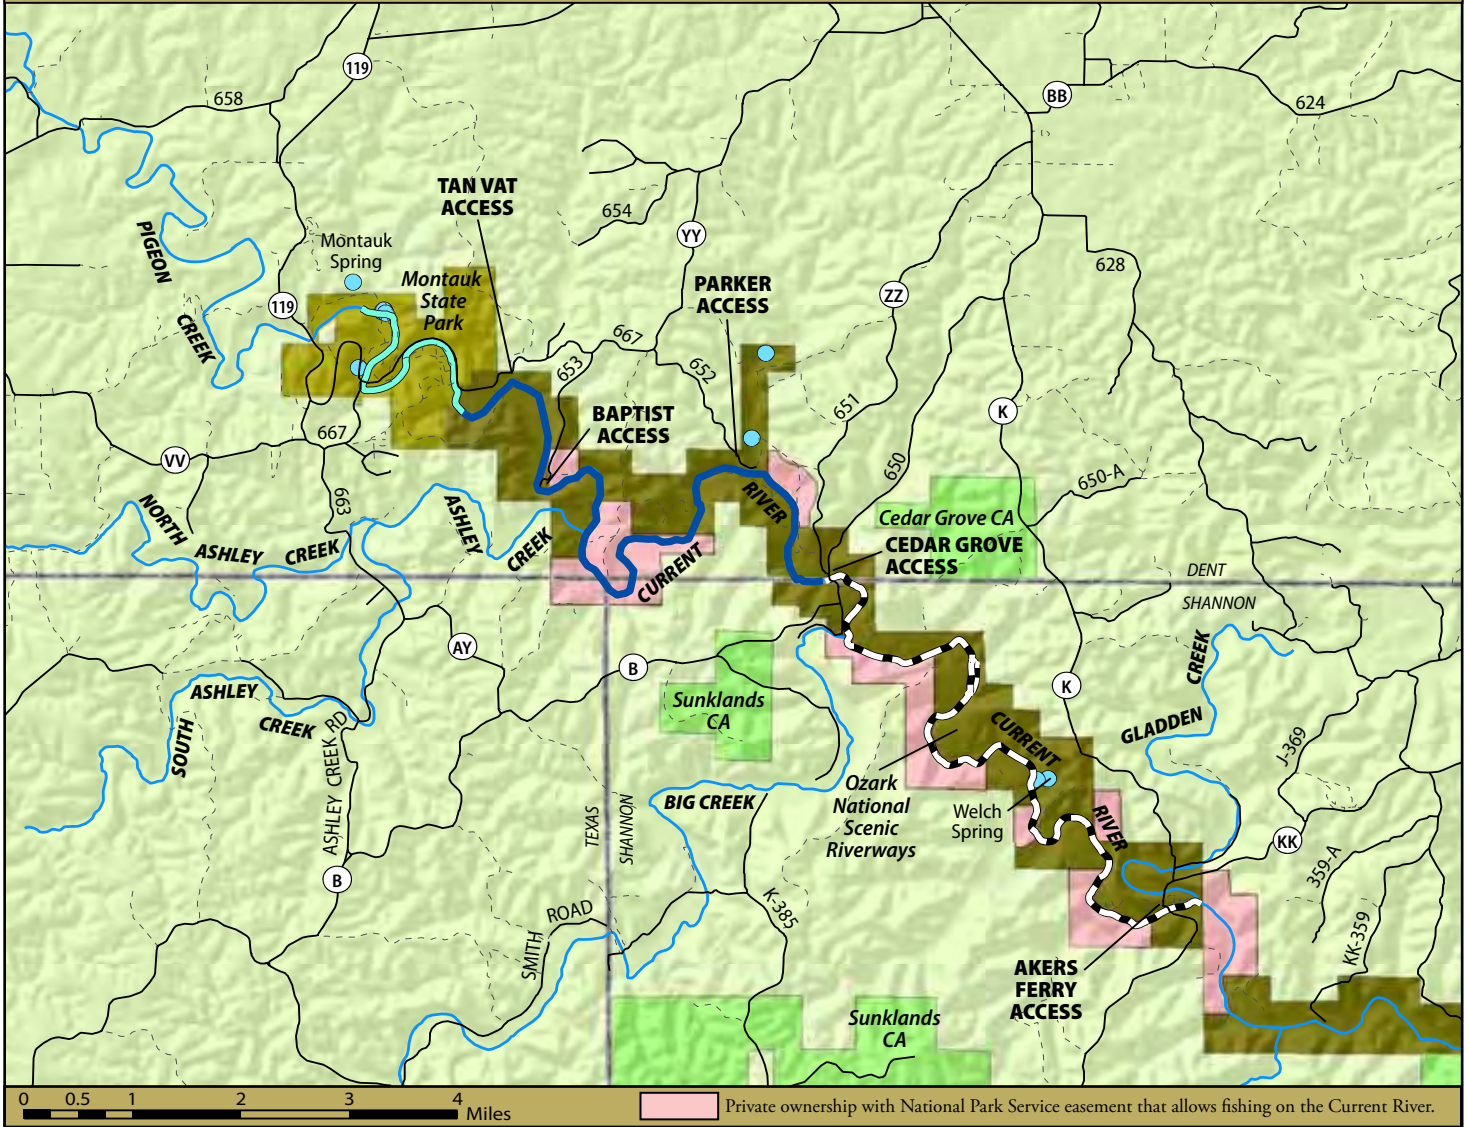

# Montauk Trout Park and the Current River

## Legend For Trout Area Maps

- Other Private Ownership
- City
- Lakes
- Rivers and Creeks
- Springs

### Trout Area Types

- Blue Ribbon Trout Area
- Red Ribbon Trout Area
- White Ribbon Trout Area
- Trout Park
- Lake Taneycomo