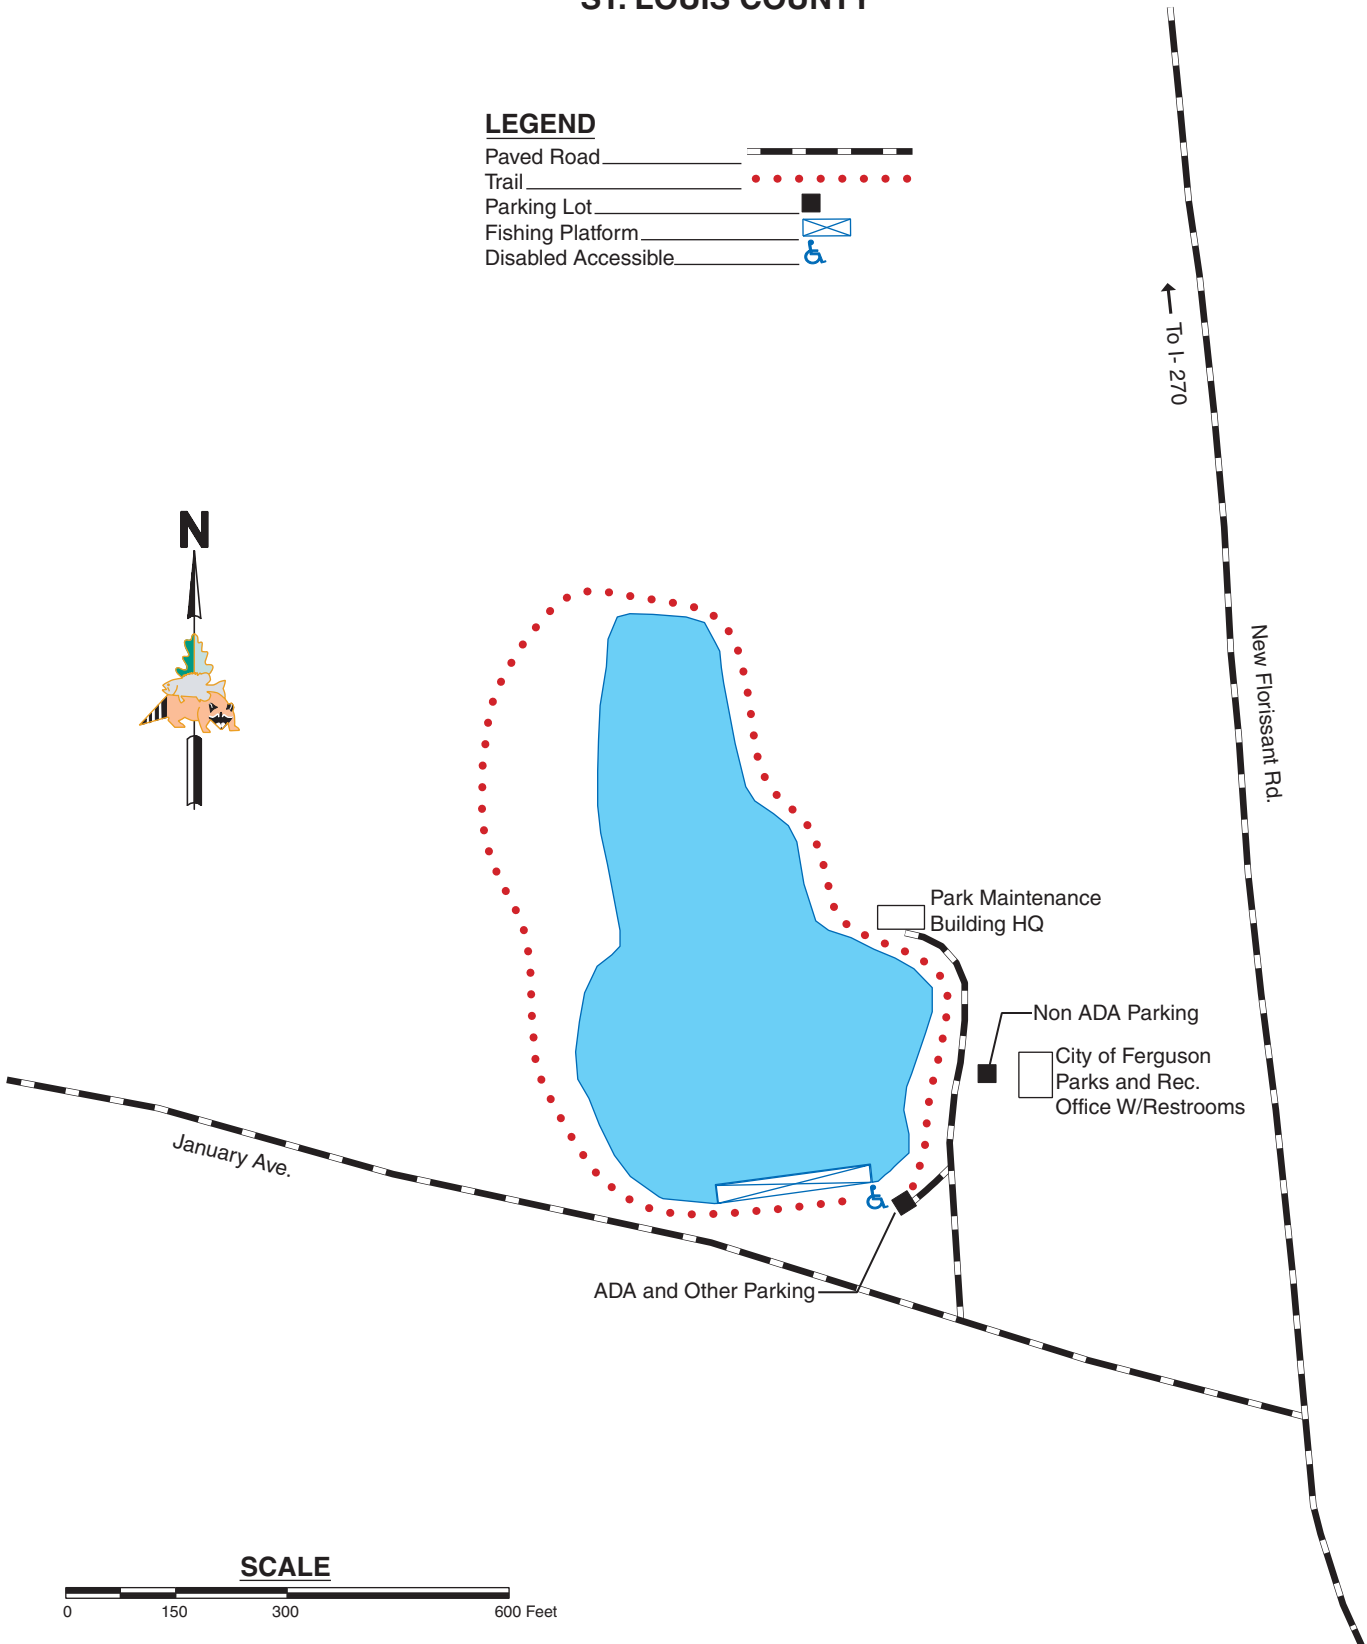

JANUARY-WABASH PARK LAKE

FERGUSON, MISSOURI
ST. LOUIS COUNTY

LEGEND

- Paved Road 
- Trail 
- Parking Lot 
- Fishing Platform 
- Disabled Accessible 

SCALE