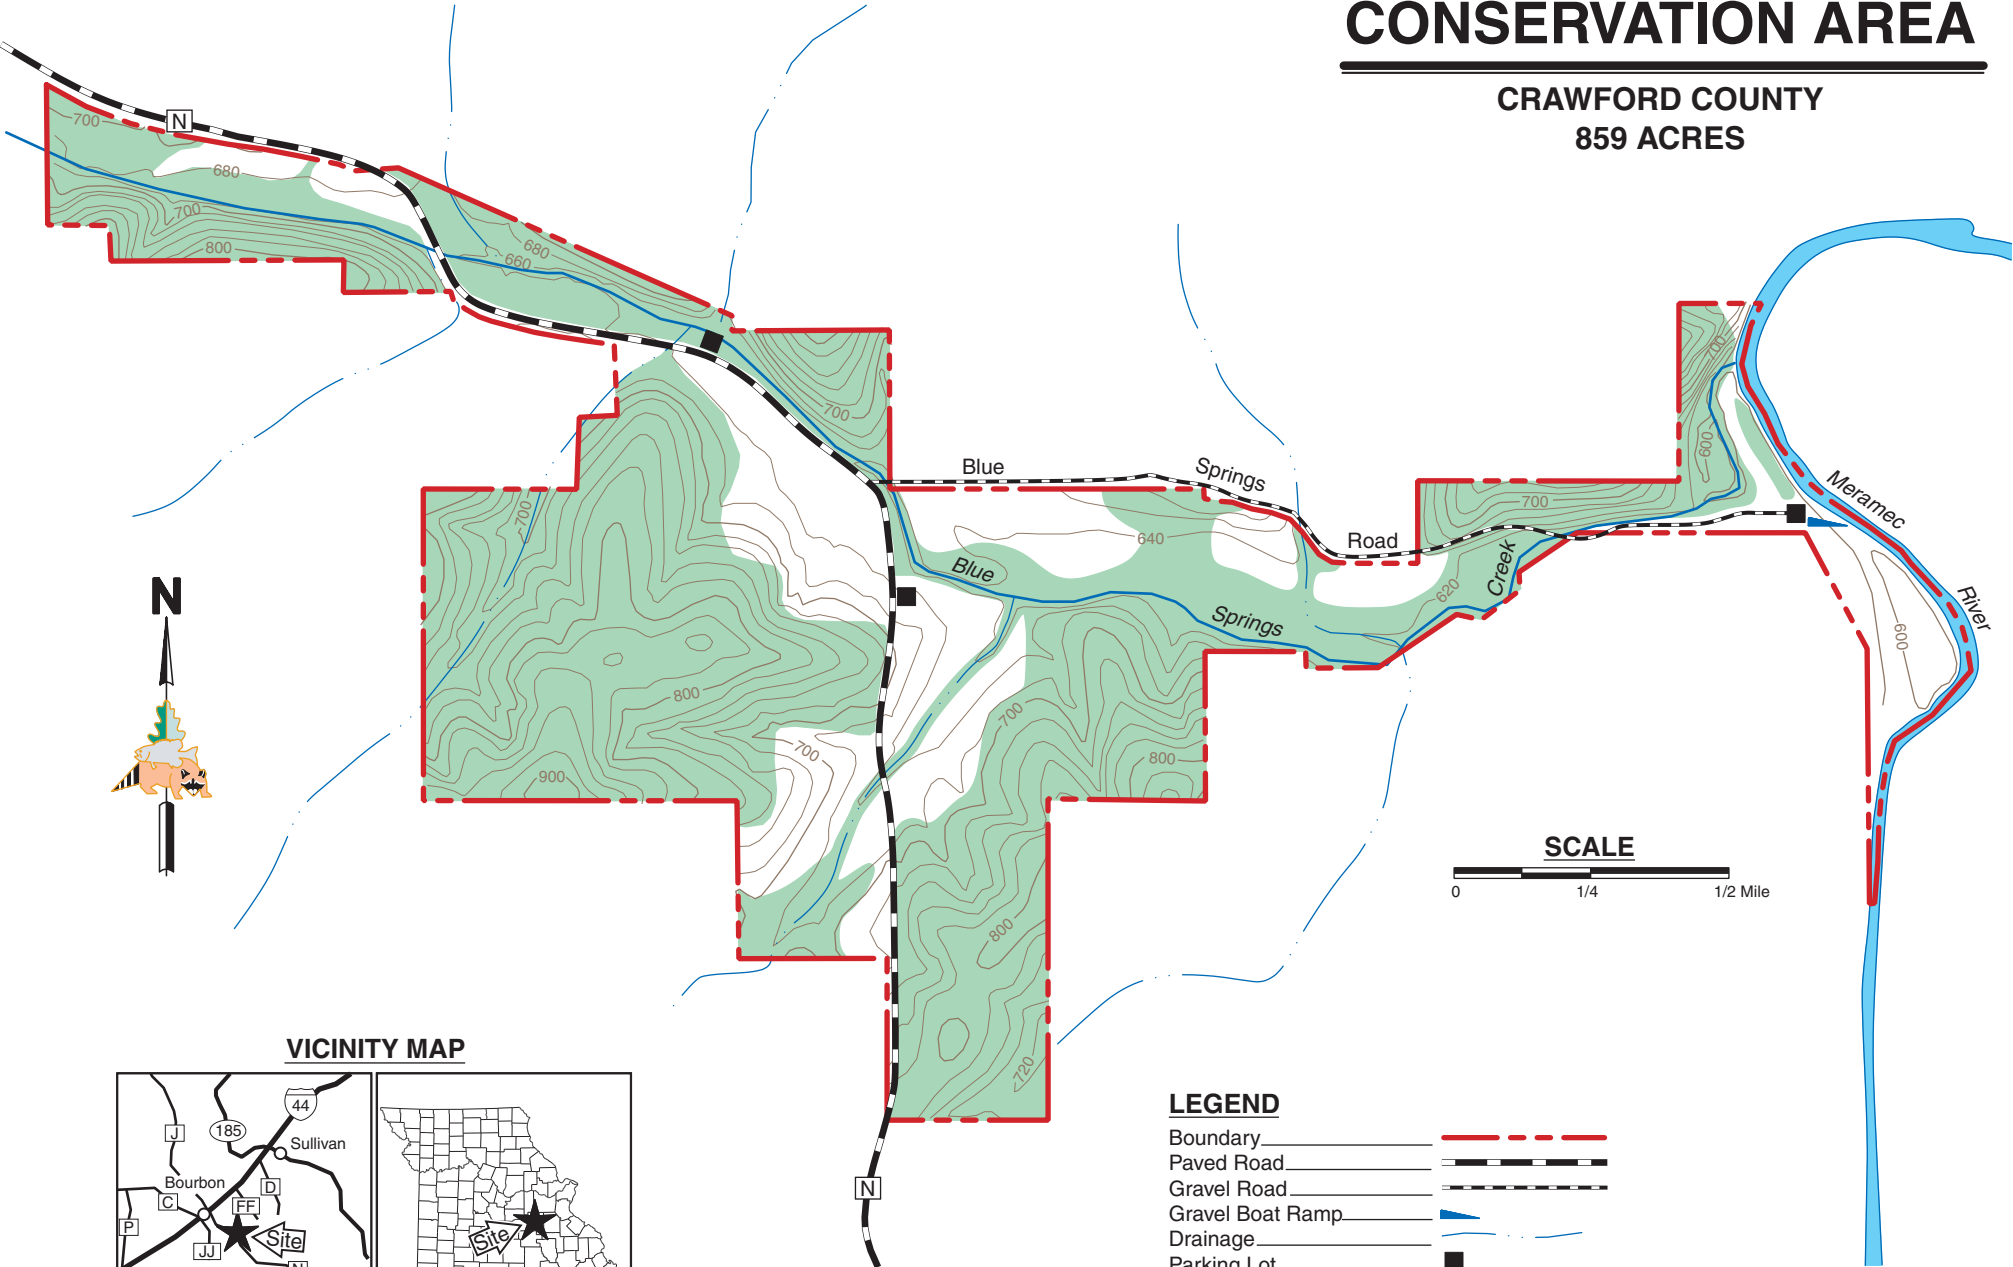

BLUE SPRINGS CREEK CONSERVATION AREA

CRAWFORD COUNTY
859 ACRES

VICINITY MAP

LEGEND

- Boundary
- Paved Road
- Gravel Road
- Gravel Boat Ramp
- Drainage
- Parking Lot
- Topography
- Forest