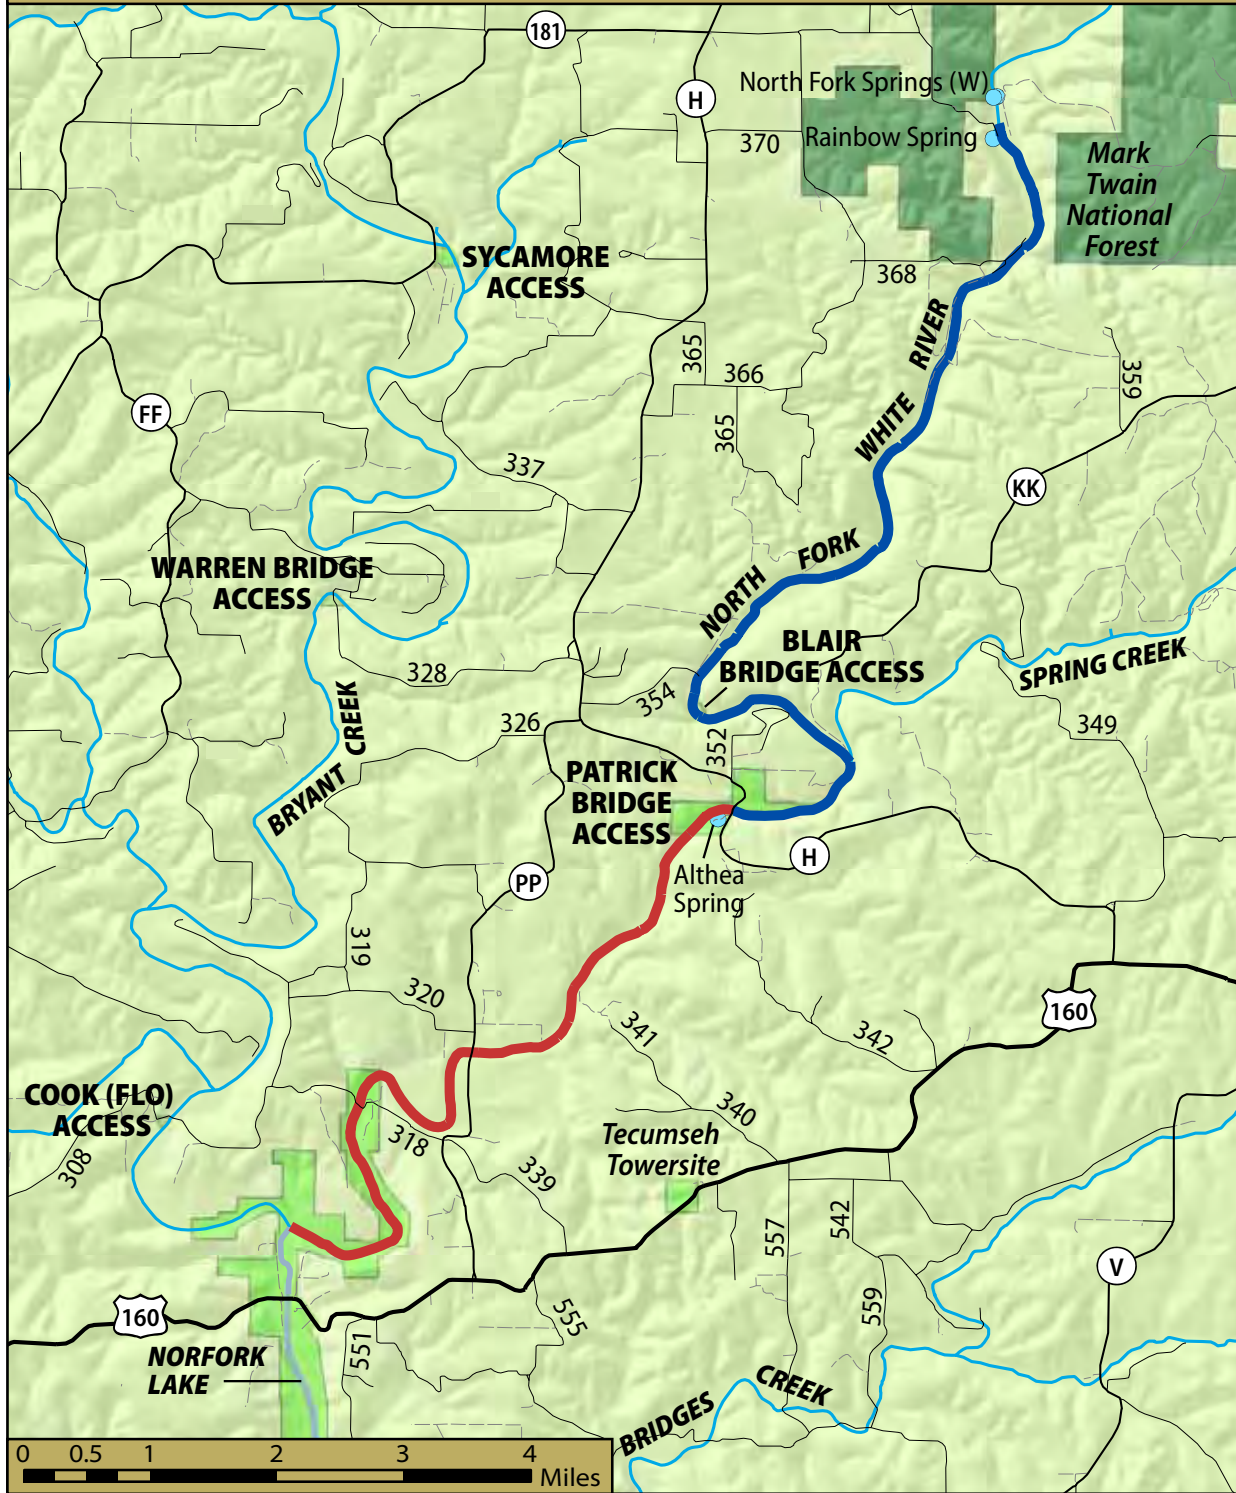

# North Fork of the White River

## Legend For Trout Area Maps

- Other Private Ownership
- City
- Lakes
- Rivers and Creeks
- Springs

### Trout Area Types

- Blue Ribbon Trout Area
- Red Ribbon Trout Area
- White Ribbon Trout Area
- Trout Park
- Lake Taneycomo