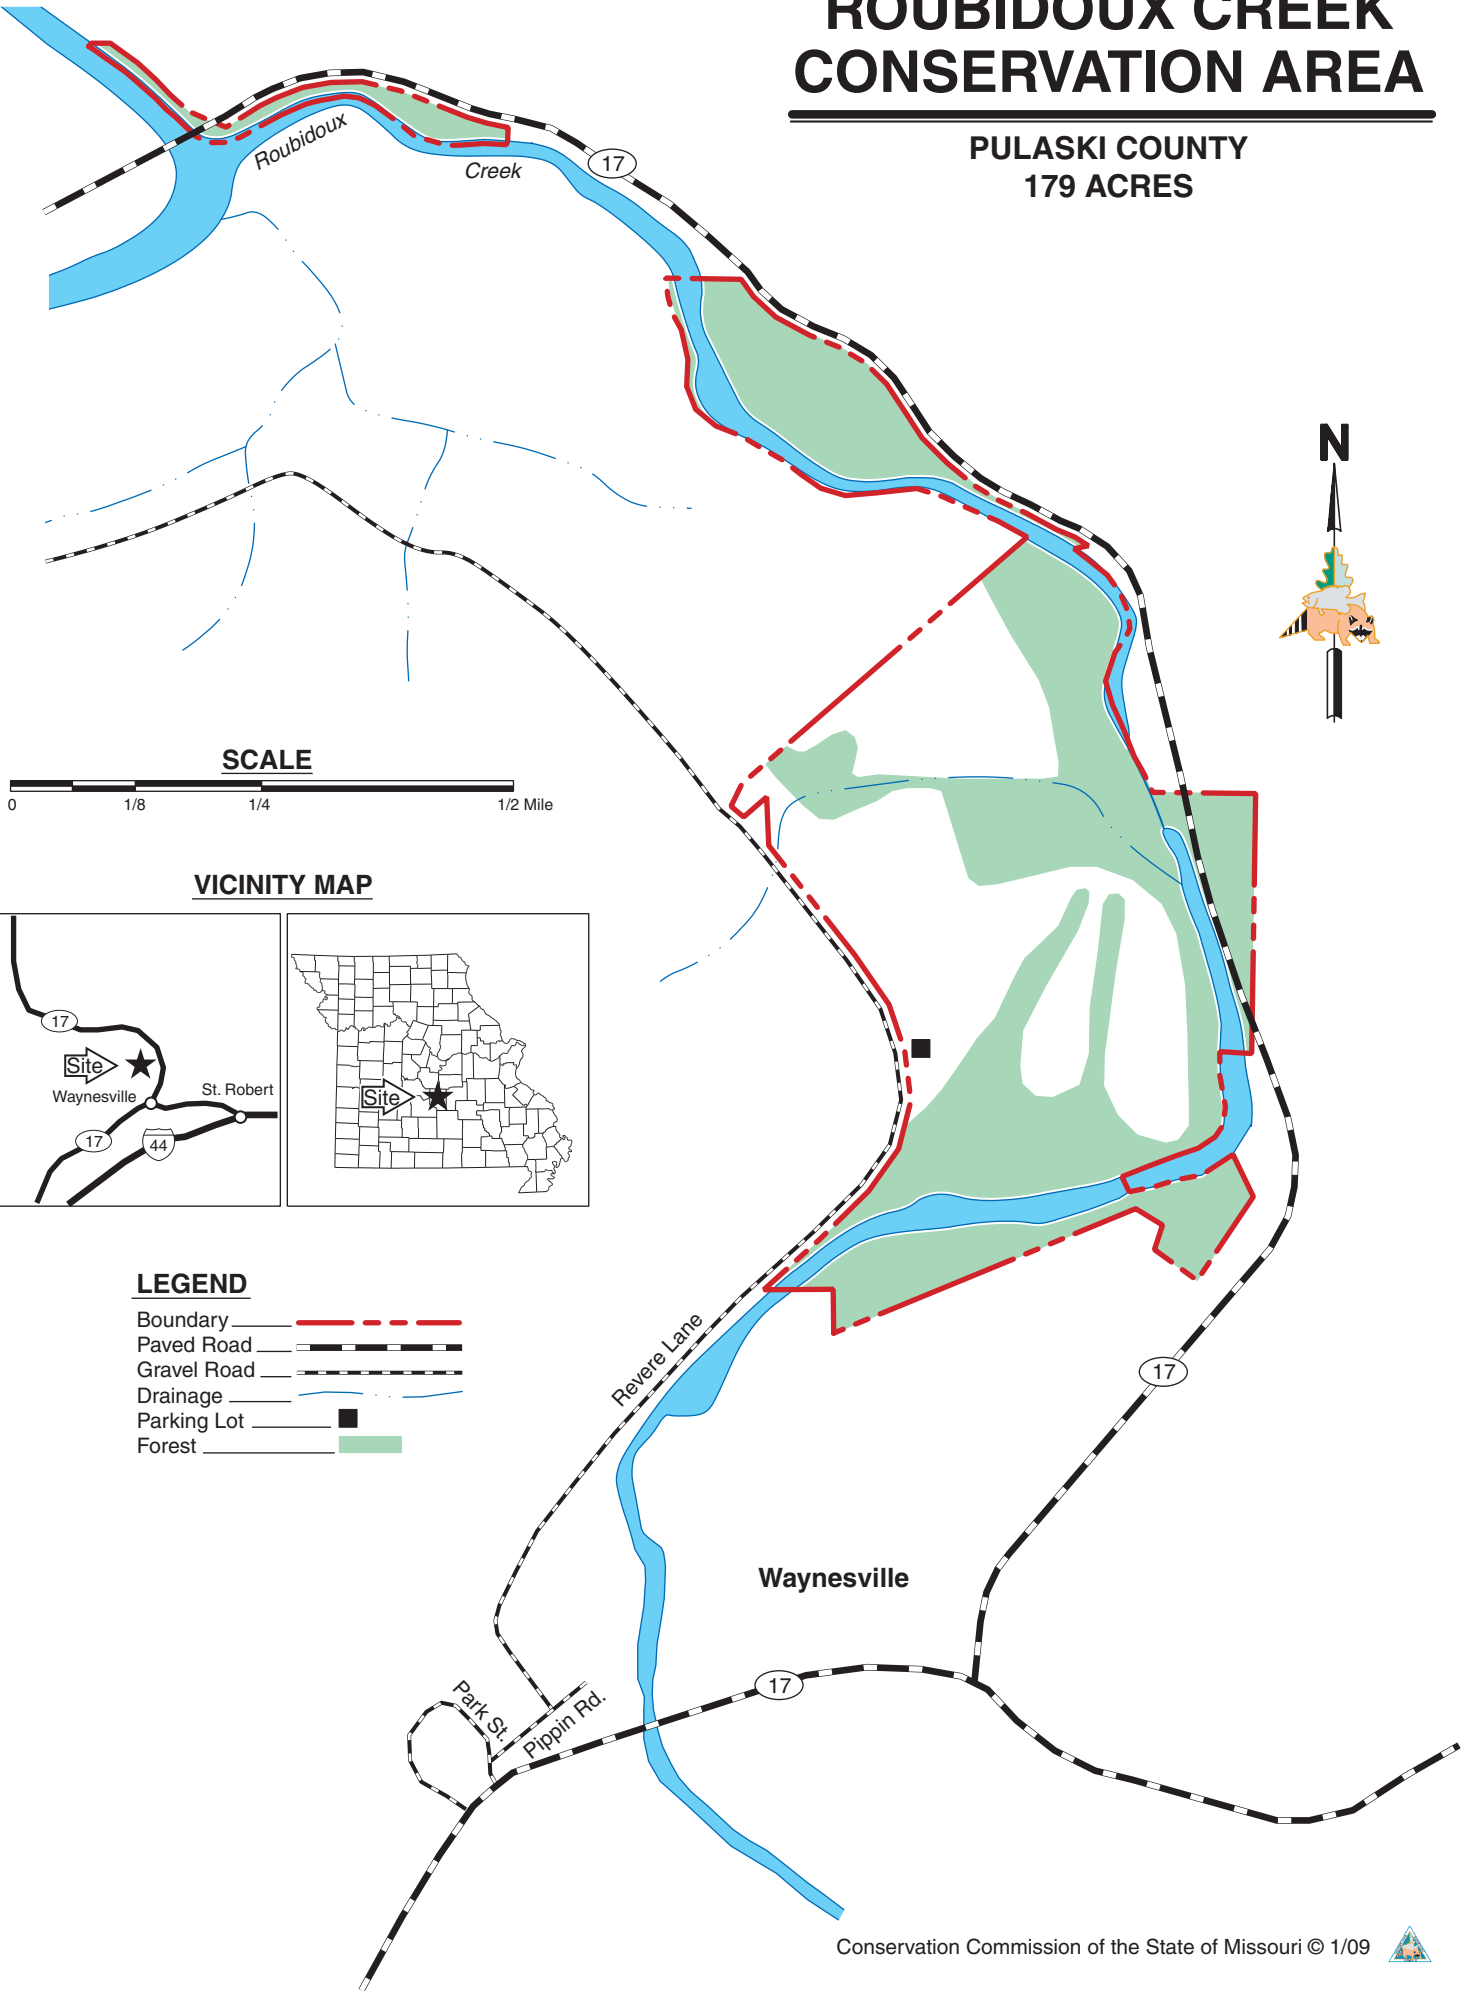

ROUBIDOUX CREEK CONSERVATION AREA

PULASKI COUNTY
179 ACRES

SCALE

VICINITY MAP

LEGEND

- Boundary ———— red dashed line
- Paved Road ———— black dashed line
- Gravel Road ———— black dashed line
- Drainage ———— blue dashed line
- Parking Lot ———— black square
- Forest ———— green