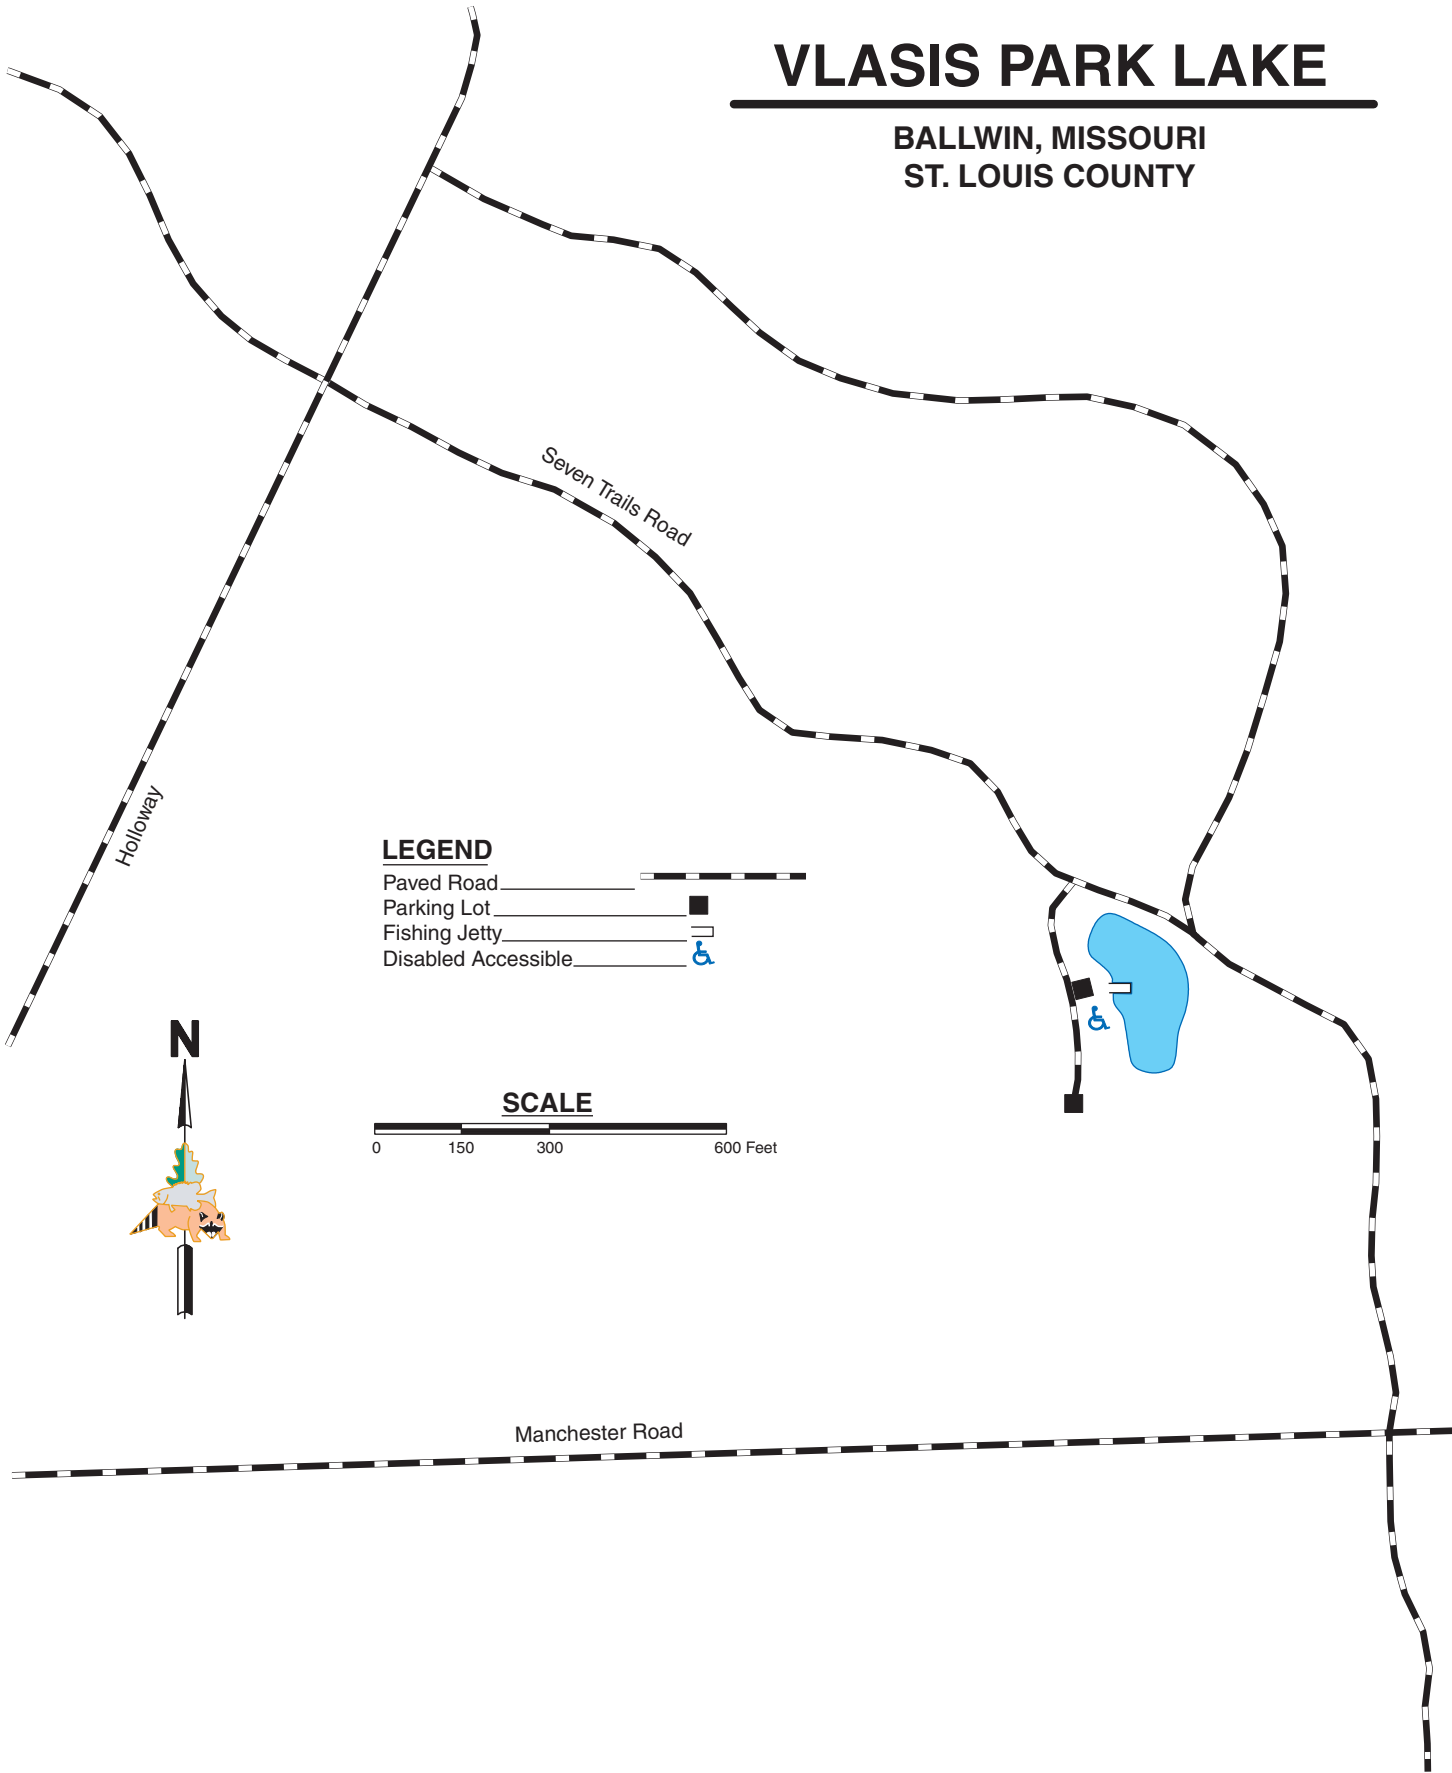

VLASIS PARK LAKE

BALLWIN, MISSOURI
ST. LOUIS COUNTY

LEGEND

- Paved Road 
- Parking Lot 
- Fishing Jetty 
- Disabled Accessible 